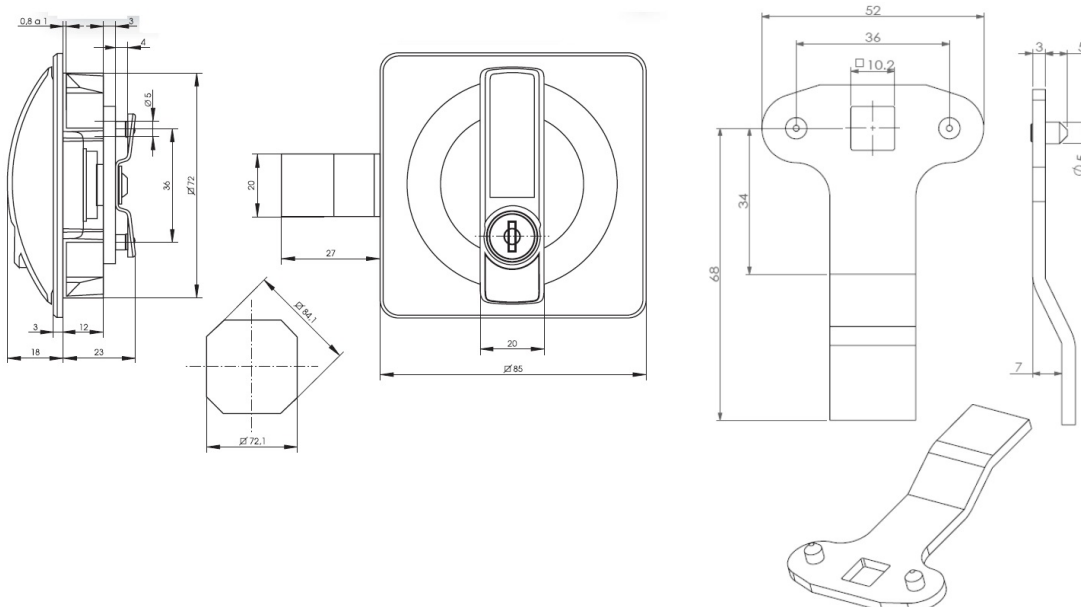

PRODUCT SHEET

Description:

Locker Handle M175 Square, Black/Alu Finish #J11, KA D20,Cam No. H08, Round Metal Key SISO, Master Key System J#11

Item number:

14.08.023-9

Units	Box	Carton	HS Code	Barcode
Pcs.	5	100	8301300000	
				5704866500890